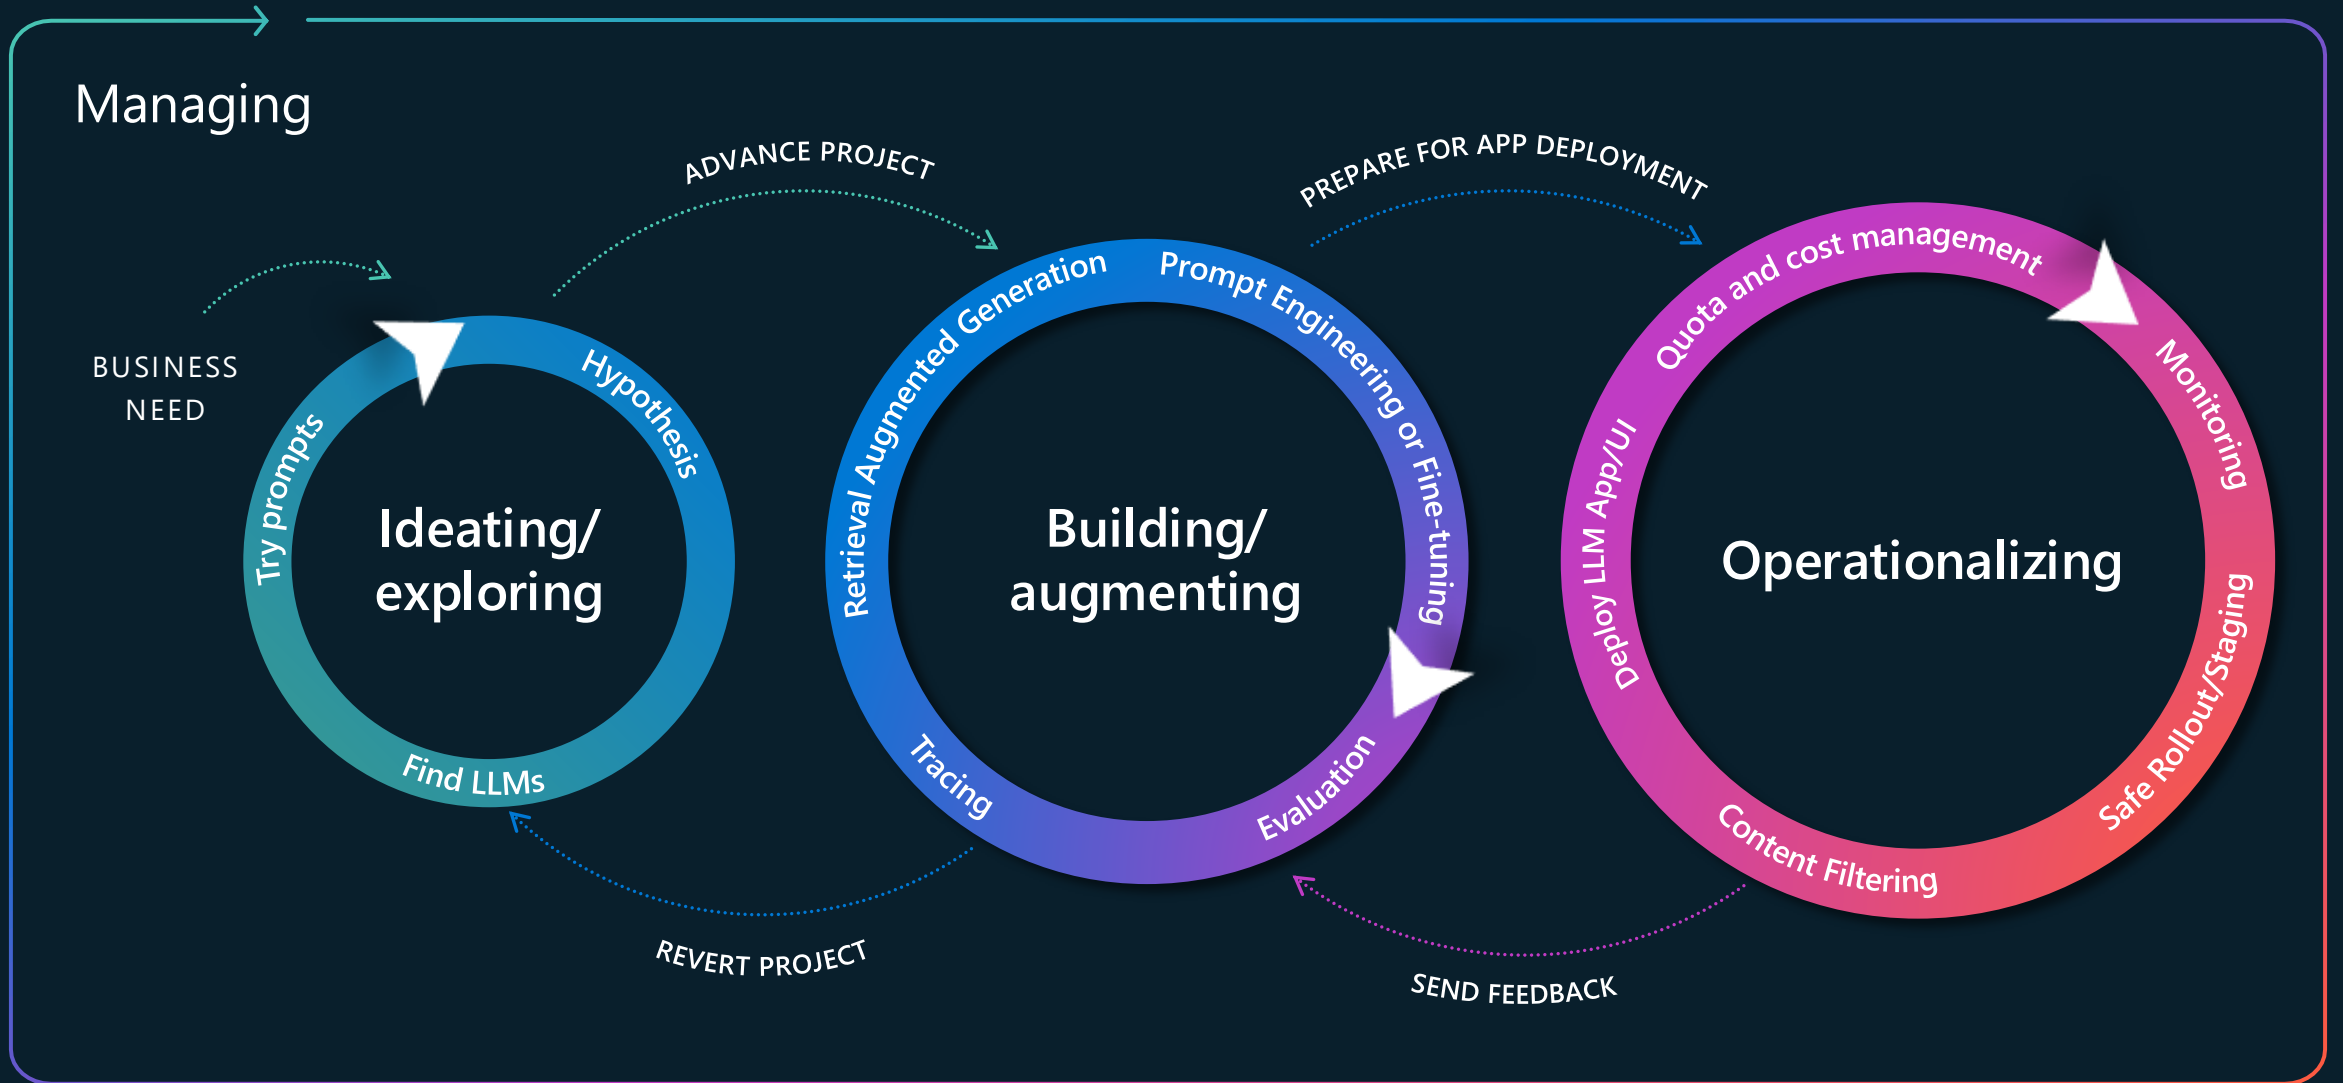

Azure AI Foundry e la toolchain di sviluppo per infondere l'IA in tutte le tue applicazioni

Matteo Pagani
Cloud Solution Architect
Modern Work Global CSU – AI & Ecosystem

Tommaso Stocchi
Cloud Solution Architect
App Innovation

GenAI Lifecycle in the real world

Robust GenAIOps Toolchains in Azure AI

Bringing your AI apps to production

The scenario: creative writer!

Write a research paper on
Semantic Kernel

Researcher
Agent

Writer
Agent