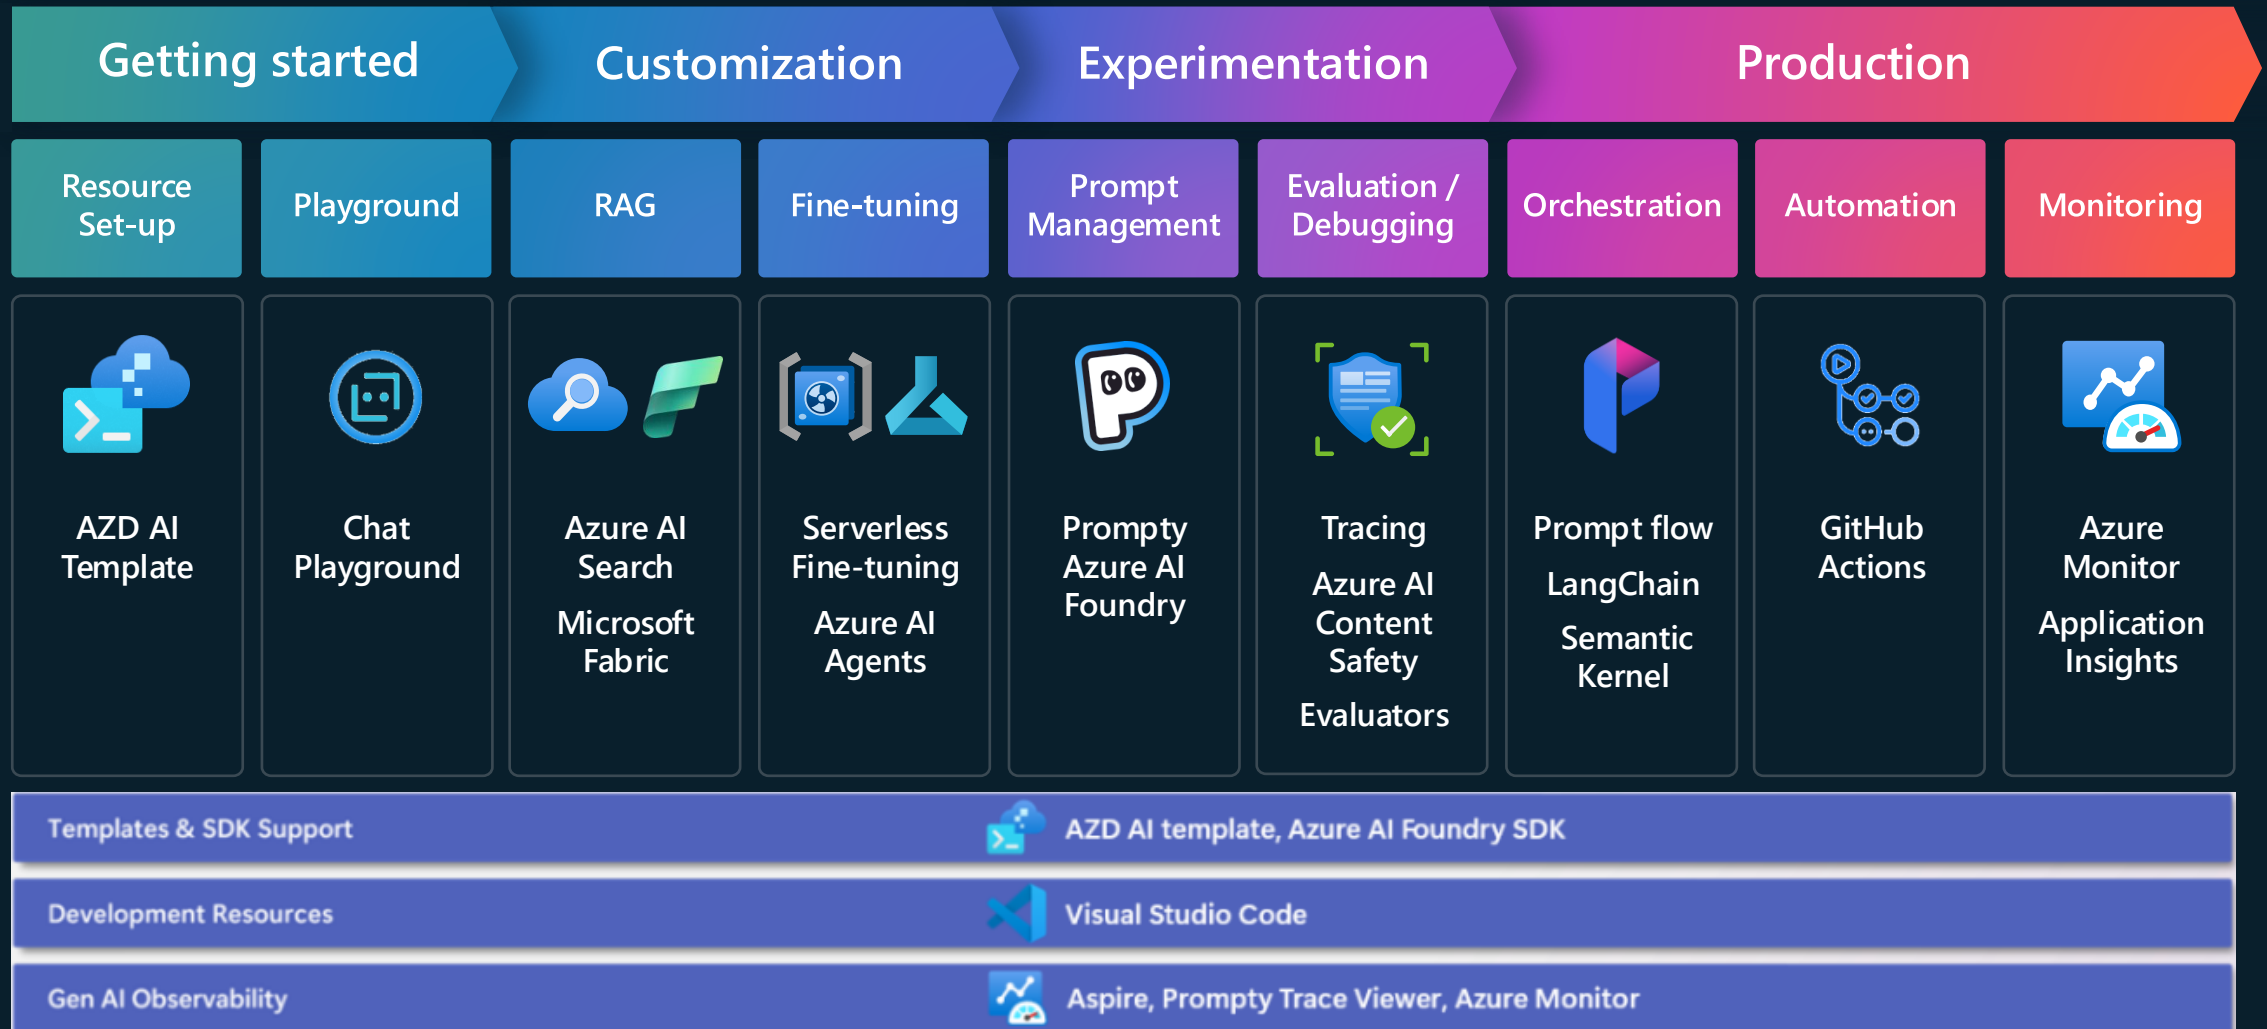

Azure AI Foundry e la toolchain di sviluppo per infondere l'IA in tutte le tue applicazioni

Matteo Pagani
Cloud Solution Architect
Modern Work Global CSU – AI & Ecosystem

Tommaso Stocchi
Cloud Solution Architect
App Innovation

GenAI Lifecycle in the real world

Robust GenAIOps Toolchains in Azure AI

Bringing your AI apps to production

The scenario: creative writer!

Write a research paper on
Semantic Kernel

Researcher
Agent

Writer
Agent