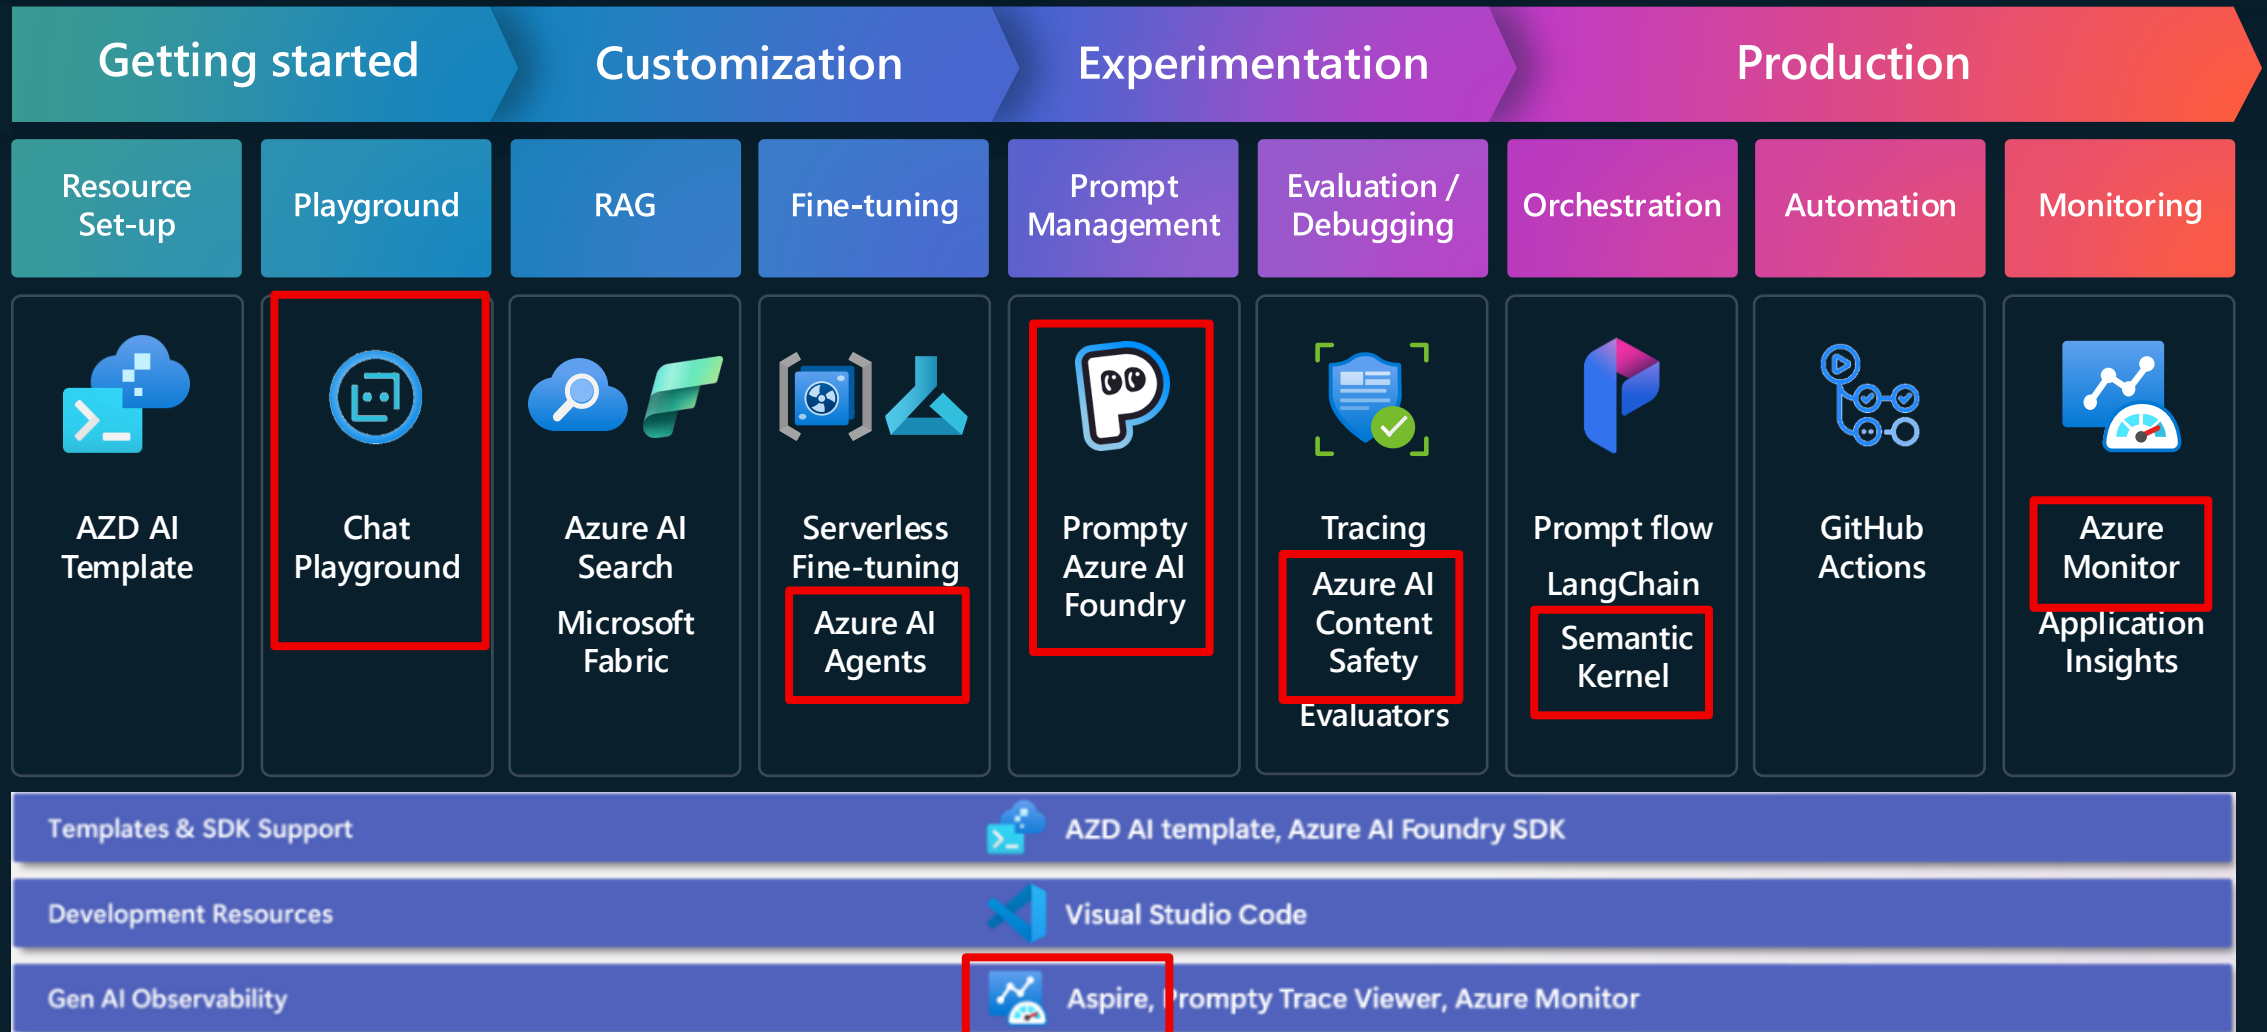

Robust GenAIOps Toolchains in Azure AI

Bringing your AI apps to production